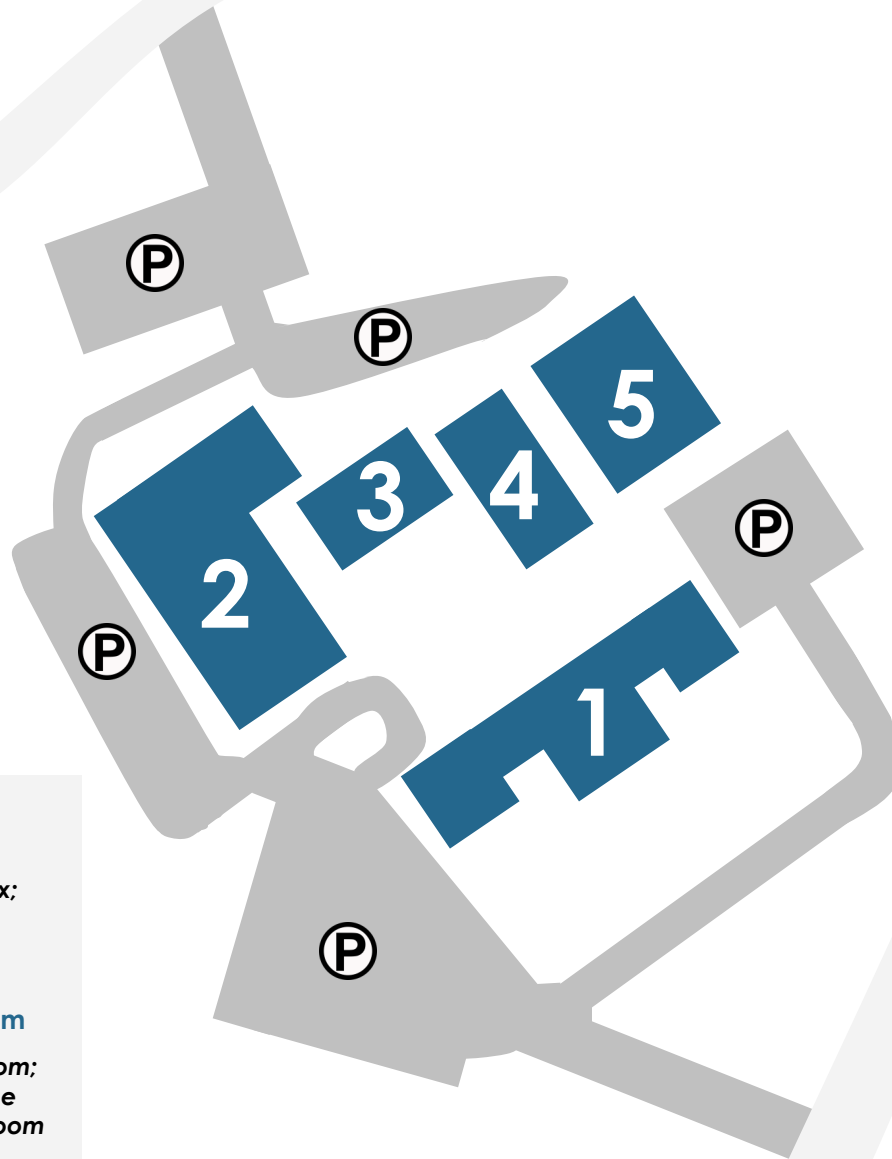

Fisher Road

Hudson Road

Devenger Road

1. Sanctuary Building

Worship: Sunday Mornings at 10:30am

Church Offices, Choir Room, Conference Room, Narthex;
Parlor, Sanctuary; Thornwell Office

2. Taylor Education Building

Sunday School Classes: Sunday Mornings at 9:15am

Blue Room; Connections Classroom; Friendship Classroom;
Gathering Spot; Green Room; InDwellings Office; Orange
Room; Red Room; Resource Room; Starling Point Classroom

3. Fellowship Hall

4. Preschool Building

Preschool Classrooms; Preschool Director Office; Sunday
Morning Nursery; Sunday Morning Extended Session

5. Gym/Family Life Center

Youth Room